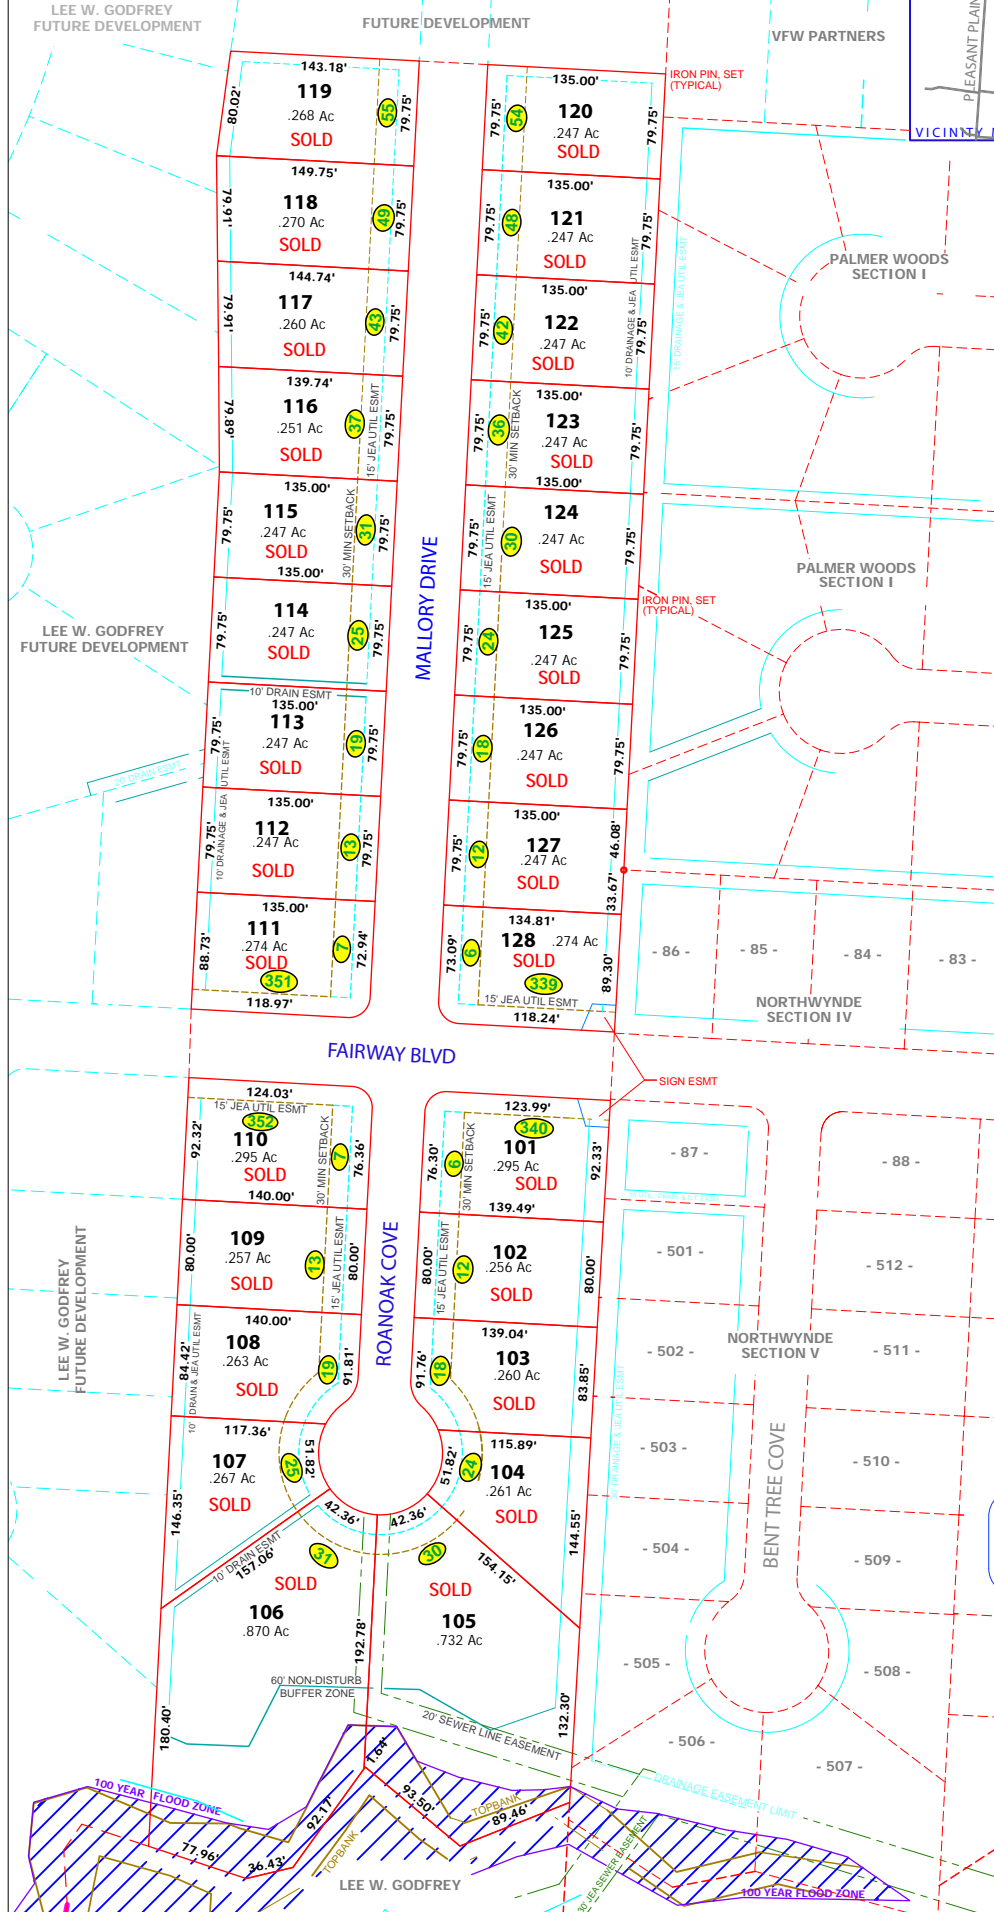

WYNDSTONE SECTION I

101 - 128

1 - HOUSE #
101 - LOT #

LOT SALE INFORMATION
LEE GODFREY
 OFF: 731-664-2308
 FAX: 731-664-2388
 EMAIL: lee@leegodfrey.com