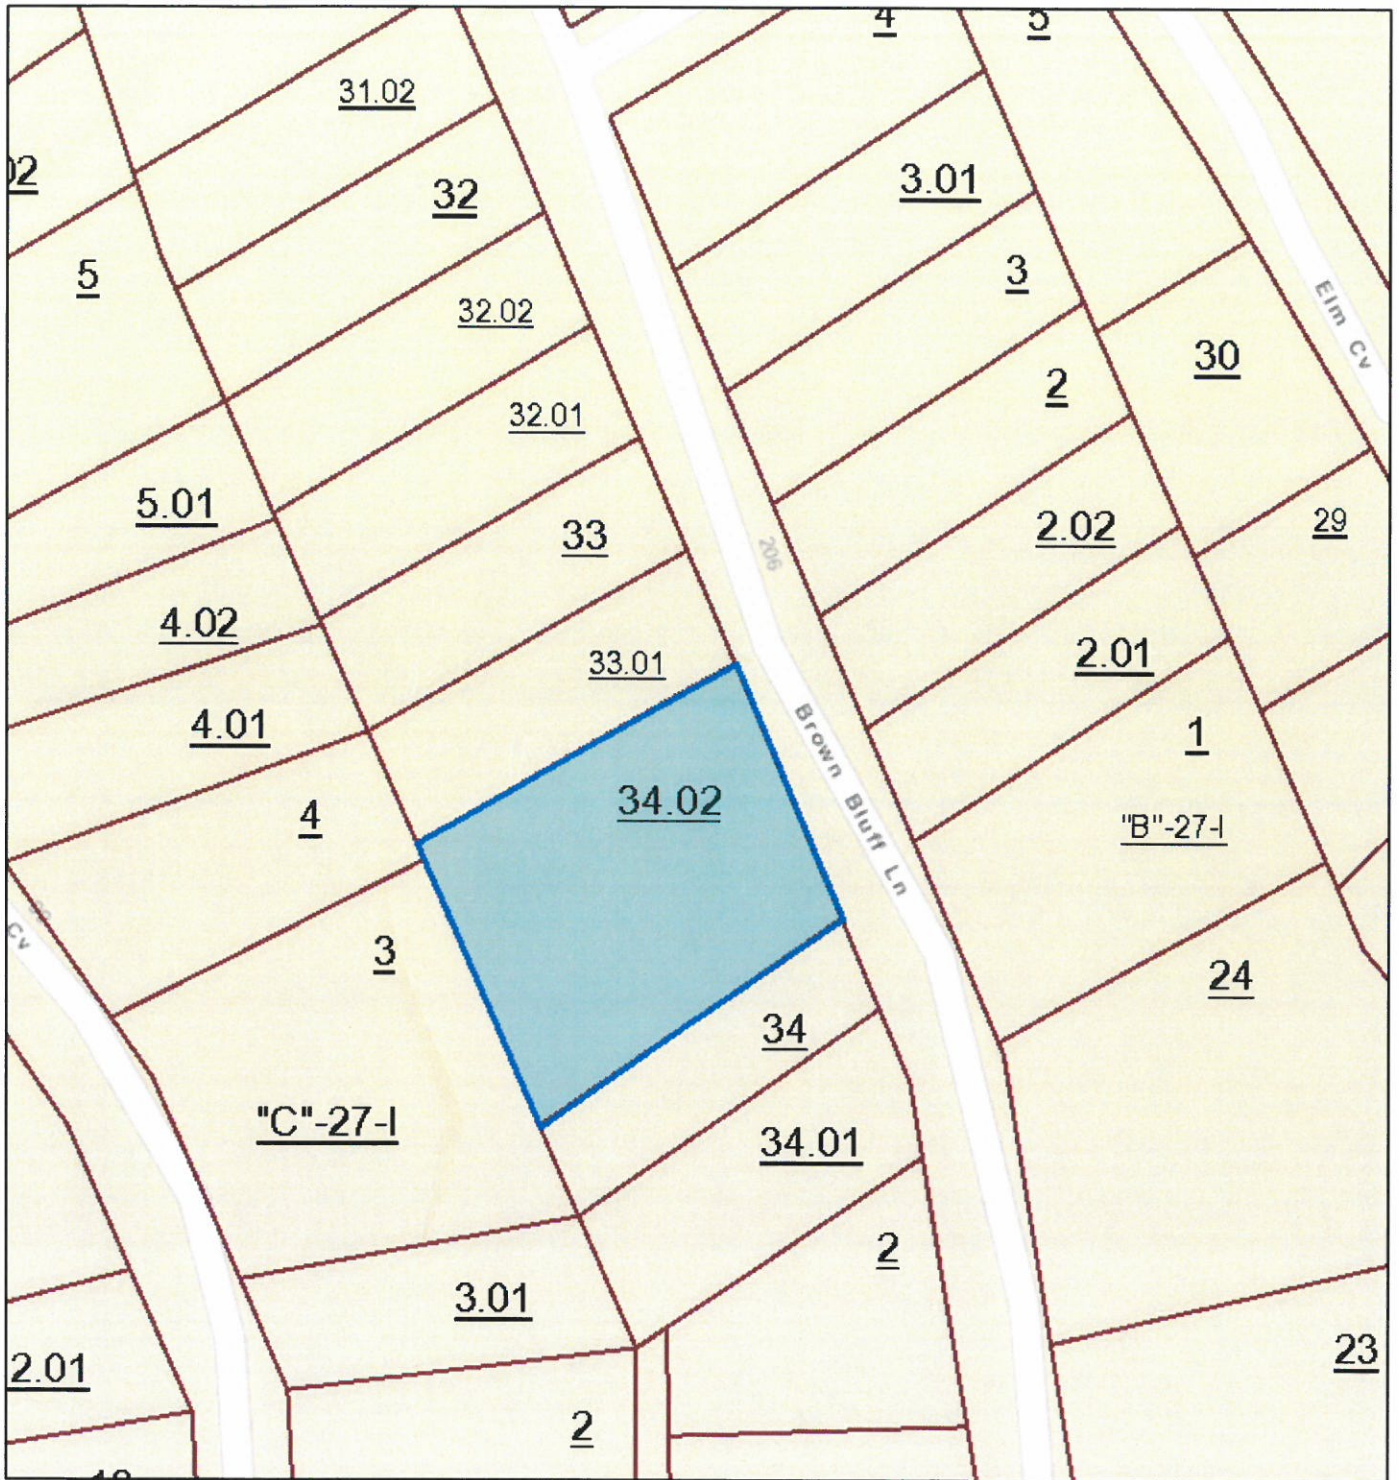

Decatur County - Parcel: 0271 C 034.02

February 4, 2017

1:1,128

TN Comptroller - OLG
Sources: Esri, HERE, DeLorme, USGS, Intermap, INCREMENT P, NRCan, Esri Japan, METI, Esri China (Hong Kong), Esri Korea, Esri (Thailand), MapmyIndia, NGCC, © OpenStreetMap contributors, and the GIS User Community