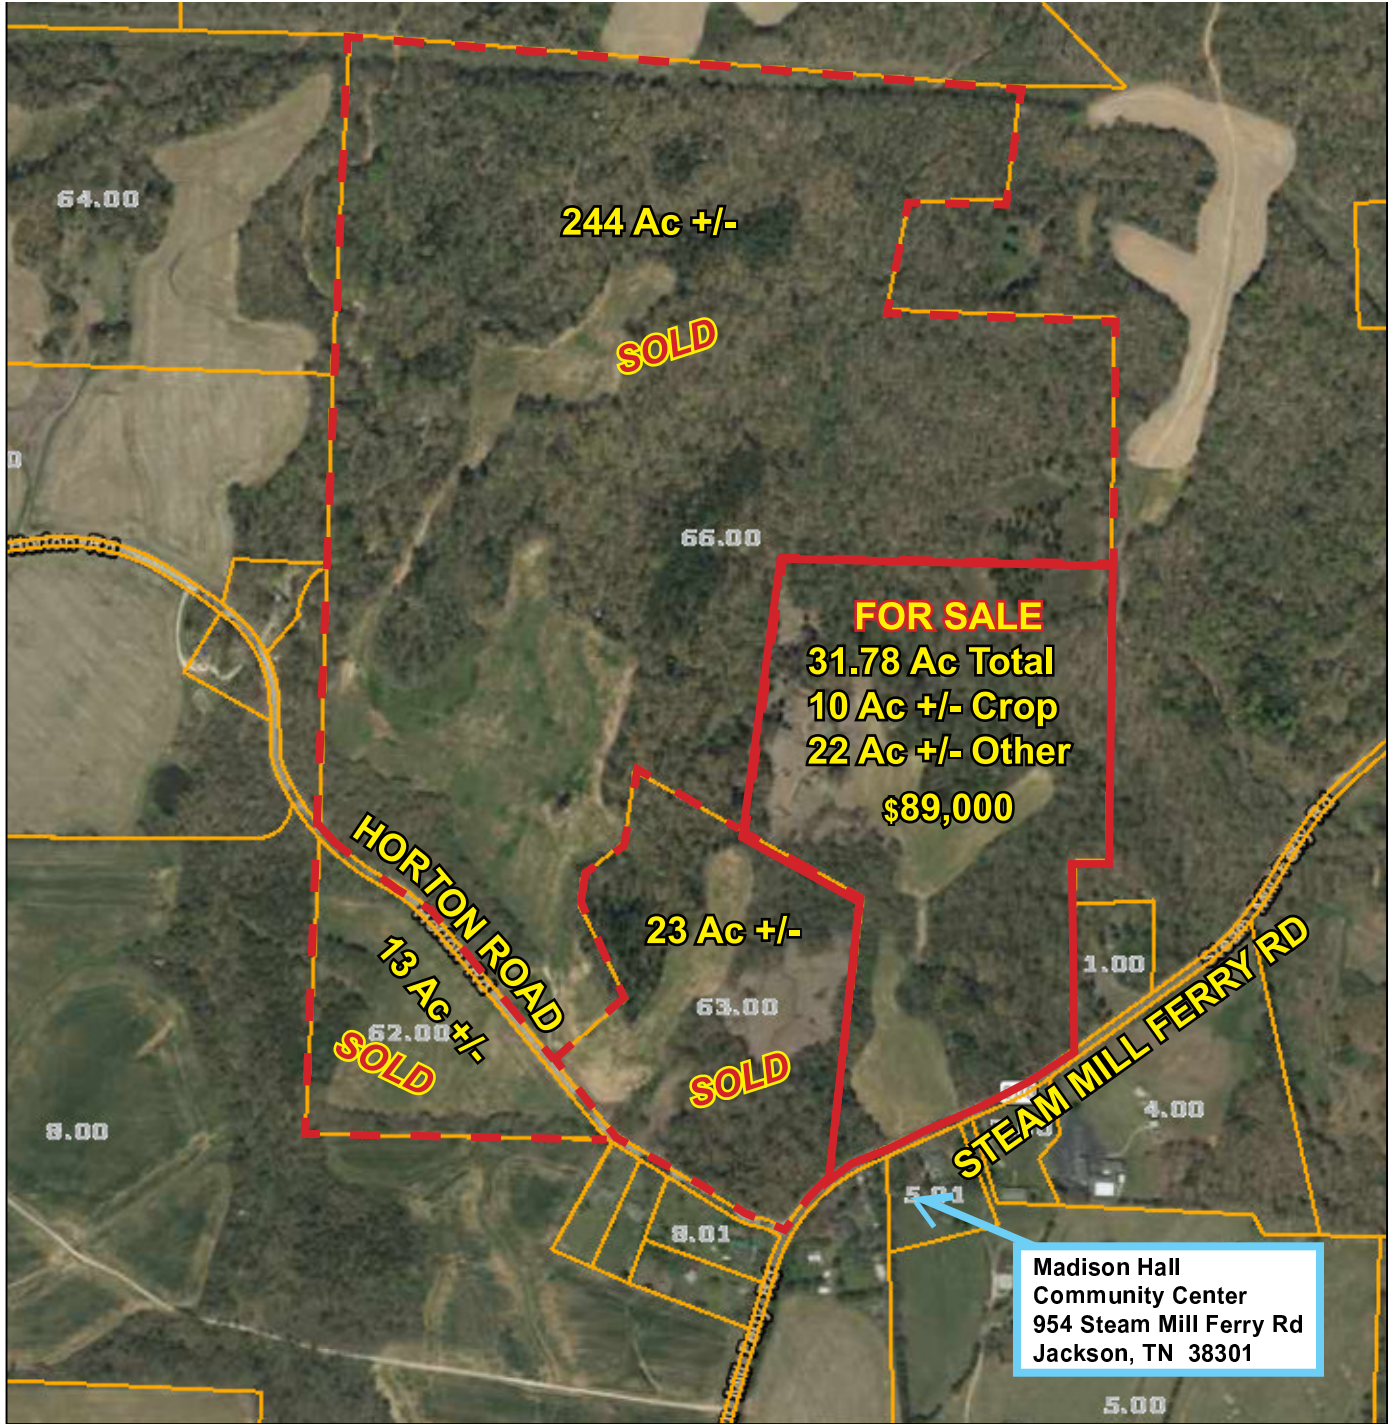

Portion of Madison Co, TN Map 098, Parcel 066.00

All Acreage & Boundary Lines Are Subject to Survey