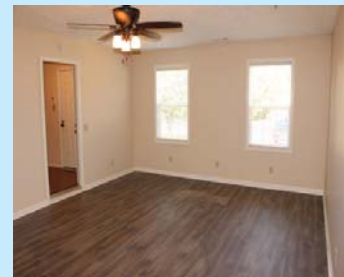

*Let's
Take
A Look*

*Lee Godfrey
731.343.2900 Cell*

**100 Stanford Drive - \$128,900
Qualifies For 100% RD Loan**

4 Bedrooms - 2 Full Baths
1845 Heated Sq. Ft. + Large Screened Porch
All Laminate & Ceramic Floors
New Light Fixtures & Appliances
No City Taxes