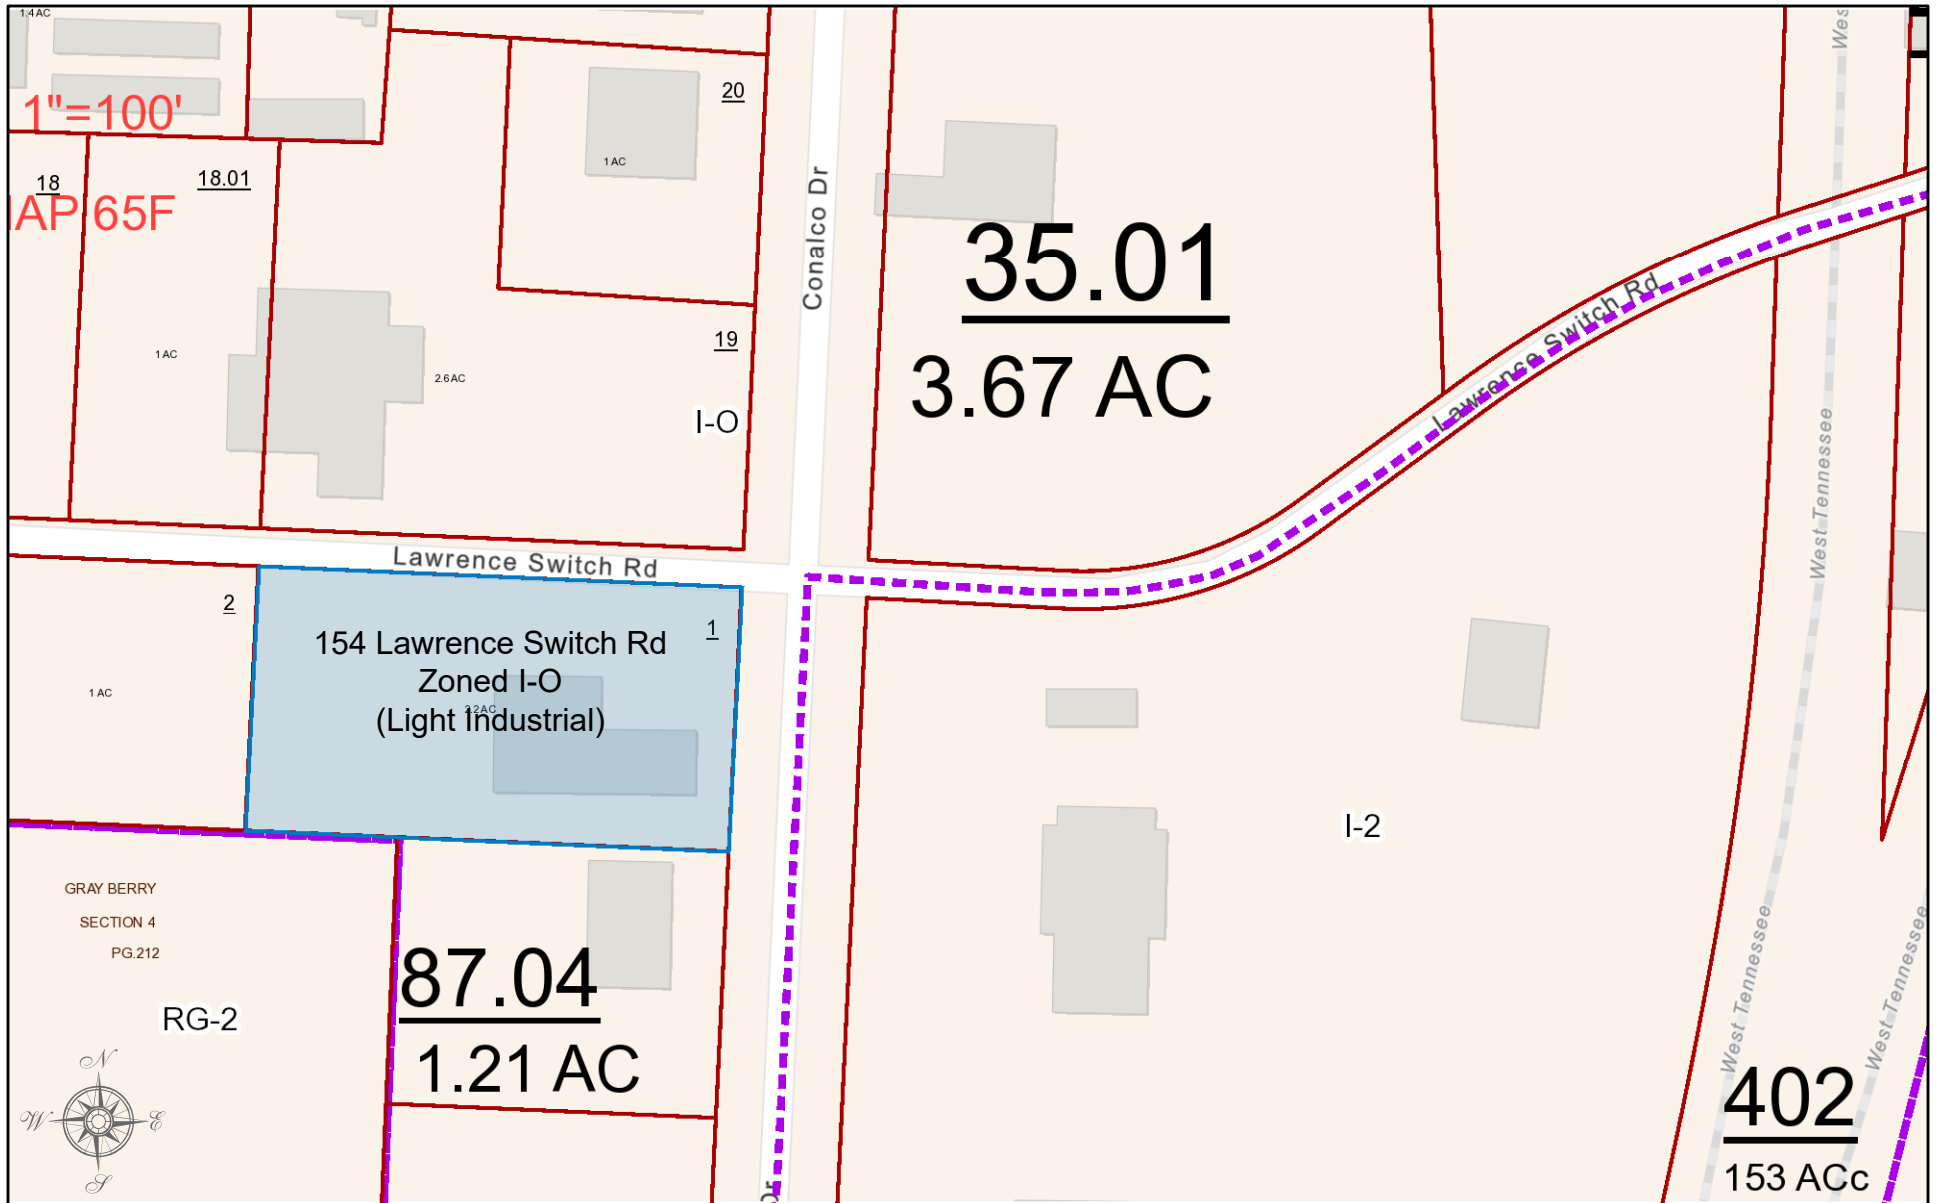

154 Lawrence Switch Zoning Map

CITY OF JACKSON, TENNESSEE

DISCLAIMER: THIS MAP IS FOR PROPERTY TAX ASSESSMENT PURPOSES ONLY. IT WAS CONSTRUCTED FROM PROPERTY INFORMATION RECORDED IN THE OFFICE OF THE REGISTER OF DEEDS AND IS NOT CONCLUSIVE AS TO LOCATION OF PROPERTY OR LEGAL OWNERSHIP.

MAP DATE: January 21, 2022