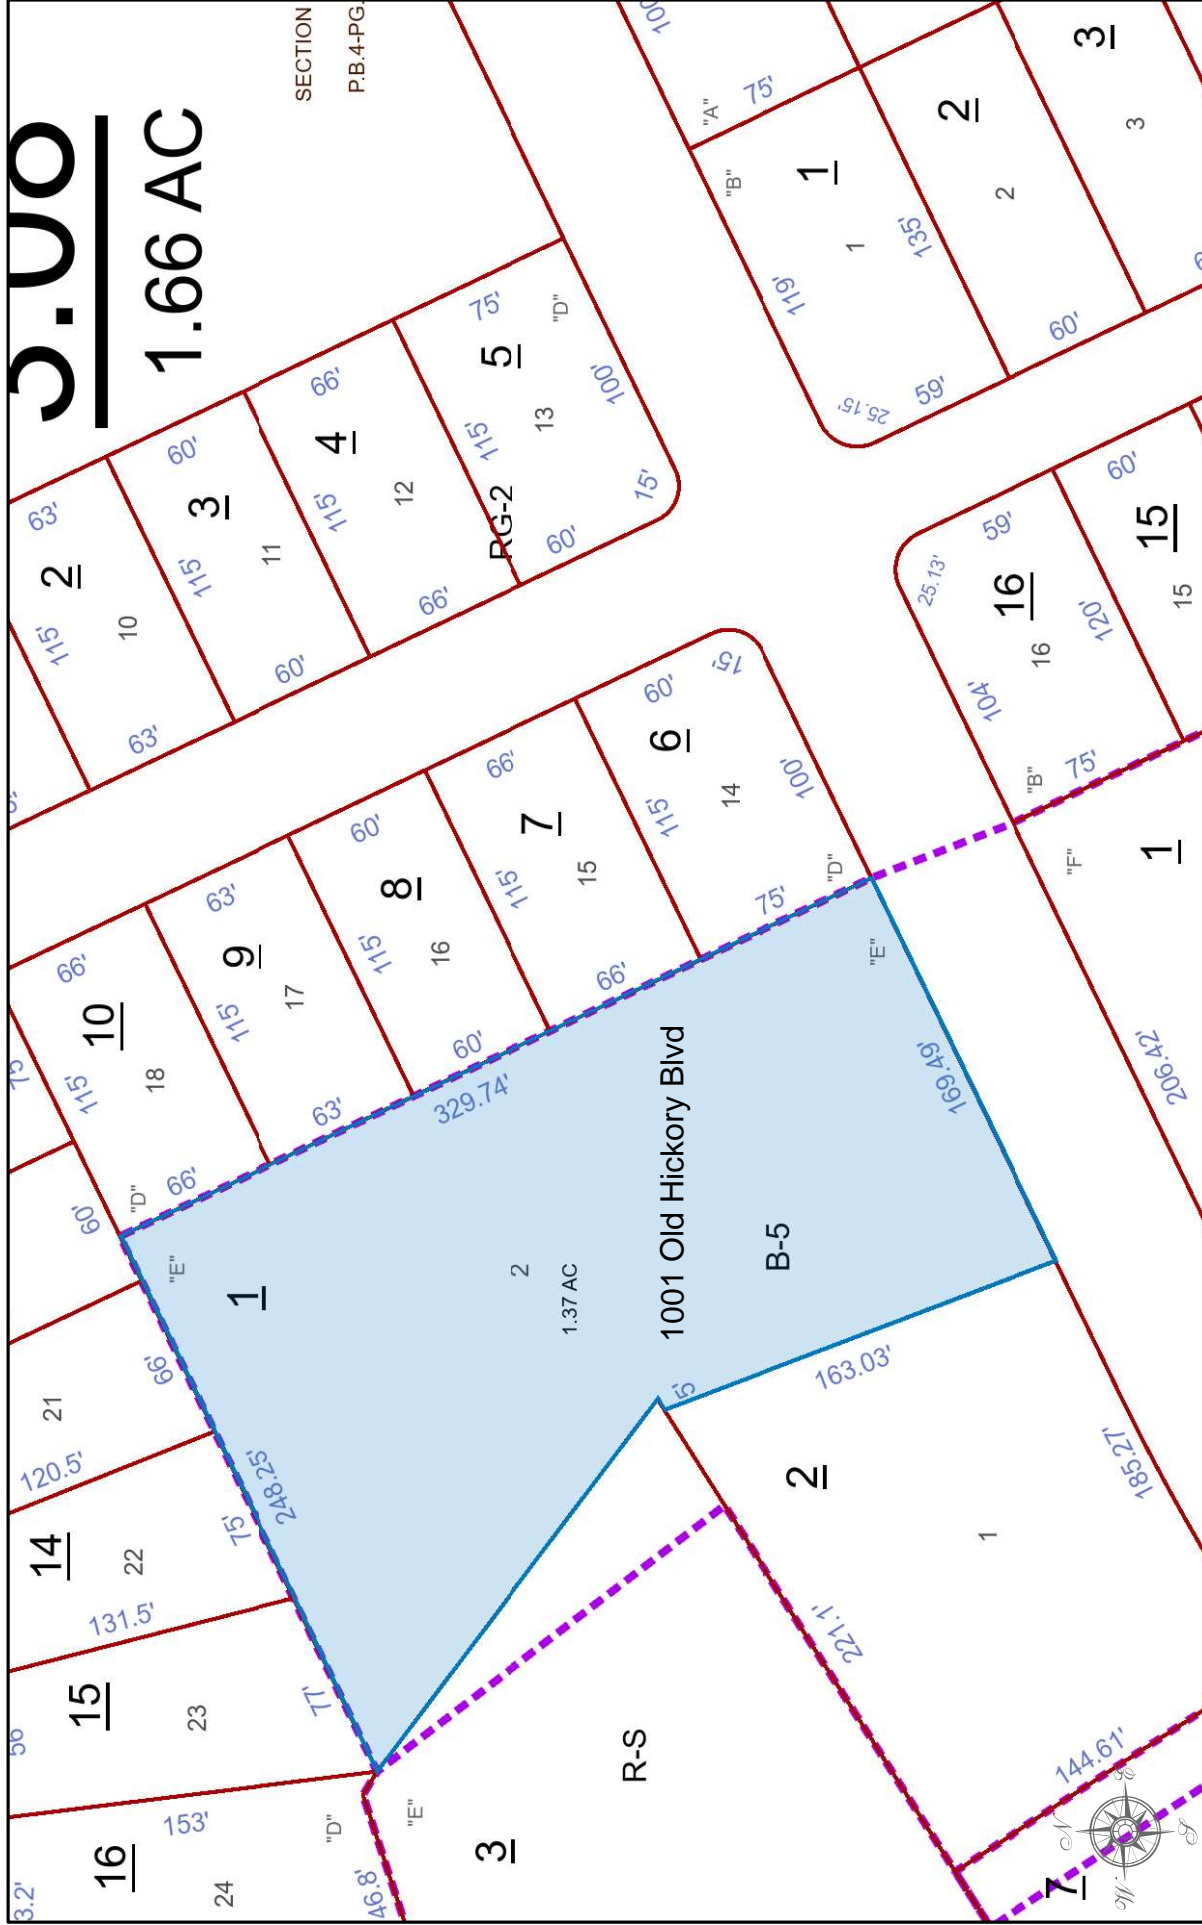

1001 Old Hickory Zoning Map

2.00
1.66 AC

CITY OF JACKSON, TENNESSEE

DISCLAIMER: THIS MAP IS FOR PROPERTY TAX ASSESSMENT PURPOSES ONLY. IT WAS CONSTRUCTED FROM PROPERTY INFORMATION RECORDED IN THE OFFICE OF THE REGISTER OF DEEDS AND IS NOT CONCLUSIVE AS TO LOCATION OF PROPERTY OR LEGAL OWNERSHIP.

MAP DATE: August 29, 2024